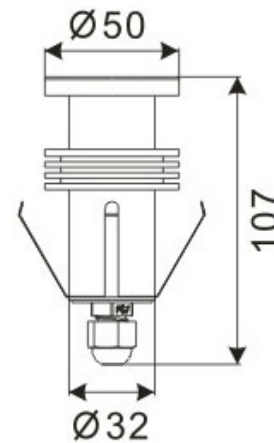

# LED Recessed Lighting – LR-R00107

Model No.	LR-R00107
LED Type	CREE XP
LED Q'TY.	1
Beam Angle	-
Minimum luminous flux(lm)	90
Voltage	120-240V
LED Watt	1W
Environmental Temperature	- 20°C~60°C
Environmental Humidity	0%-95%
Safety Class	II
Safety Type	IP68
Material	Aluminium
Driver	Included